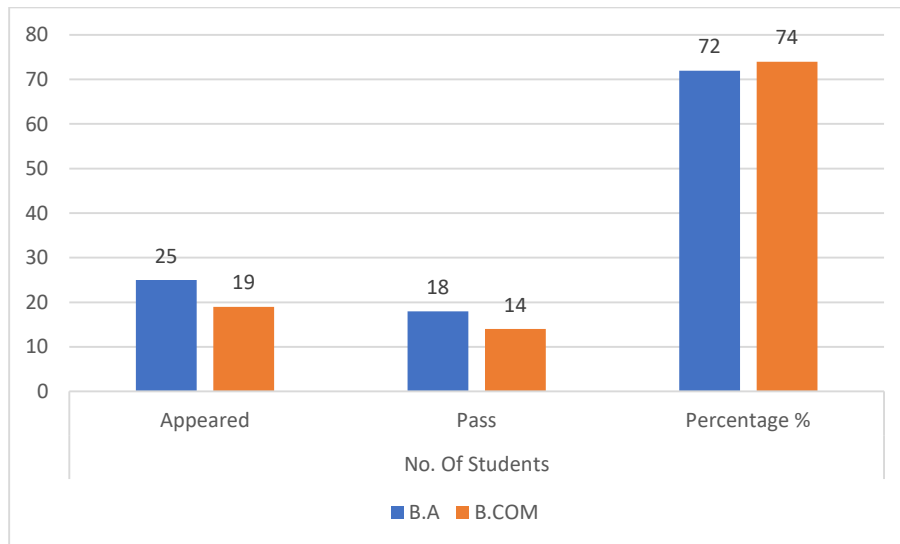

Results Analysis

I-Semester

2021-22

Sl.No	Group & Class	No. Of Students		
		Appeared	Pass	Percentage %
1	B.A	23	09	39
2	B.COM	23	14	61

Results Analysis

II-Semester

2021-22

Sl.No	Group & Class	No. Of Students		
		Appeared	Pass	Percentage %
1	B.A	25	18	72
2	B.COM	19	14	74