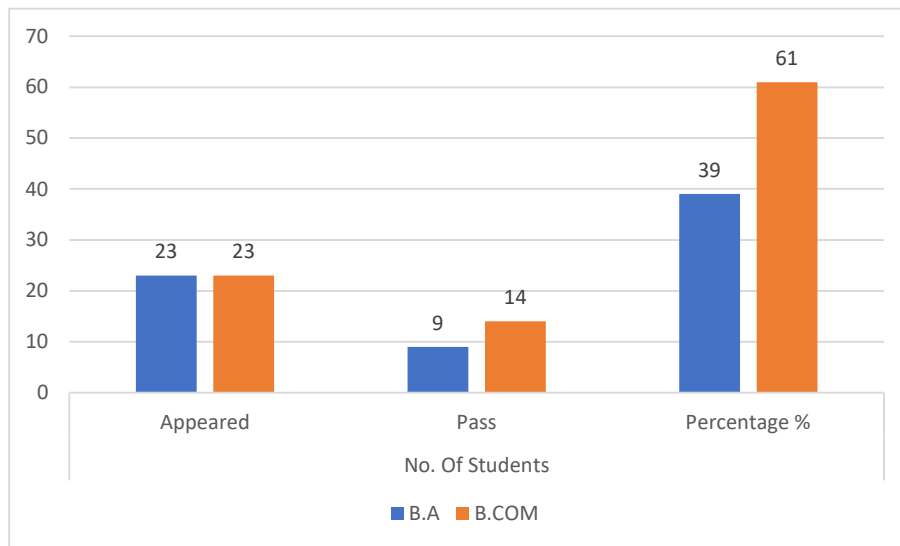

Results Analysis

I-Semester

2021-22

Sl.No	Group & Class	No. Of Students		
		Appeared	Pass	Percentage %
1	B.A	23	09	39
2	B.COM	23	14	61

Results Analysis

II-Semester

2021-22

Sl.No	Group & Class	No. Of Students		
		Appeared	Pass	Percentage %
1	B.A	25	18	72
2	B.COM	19	14	74